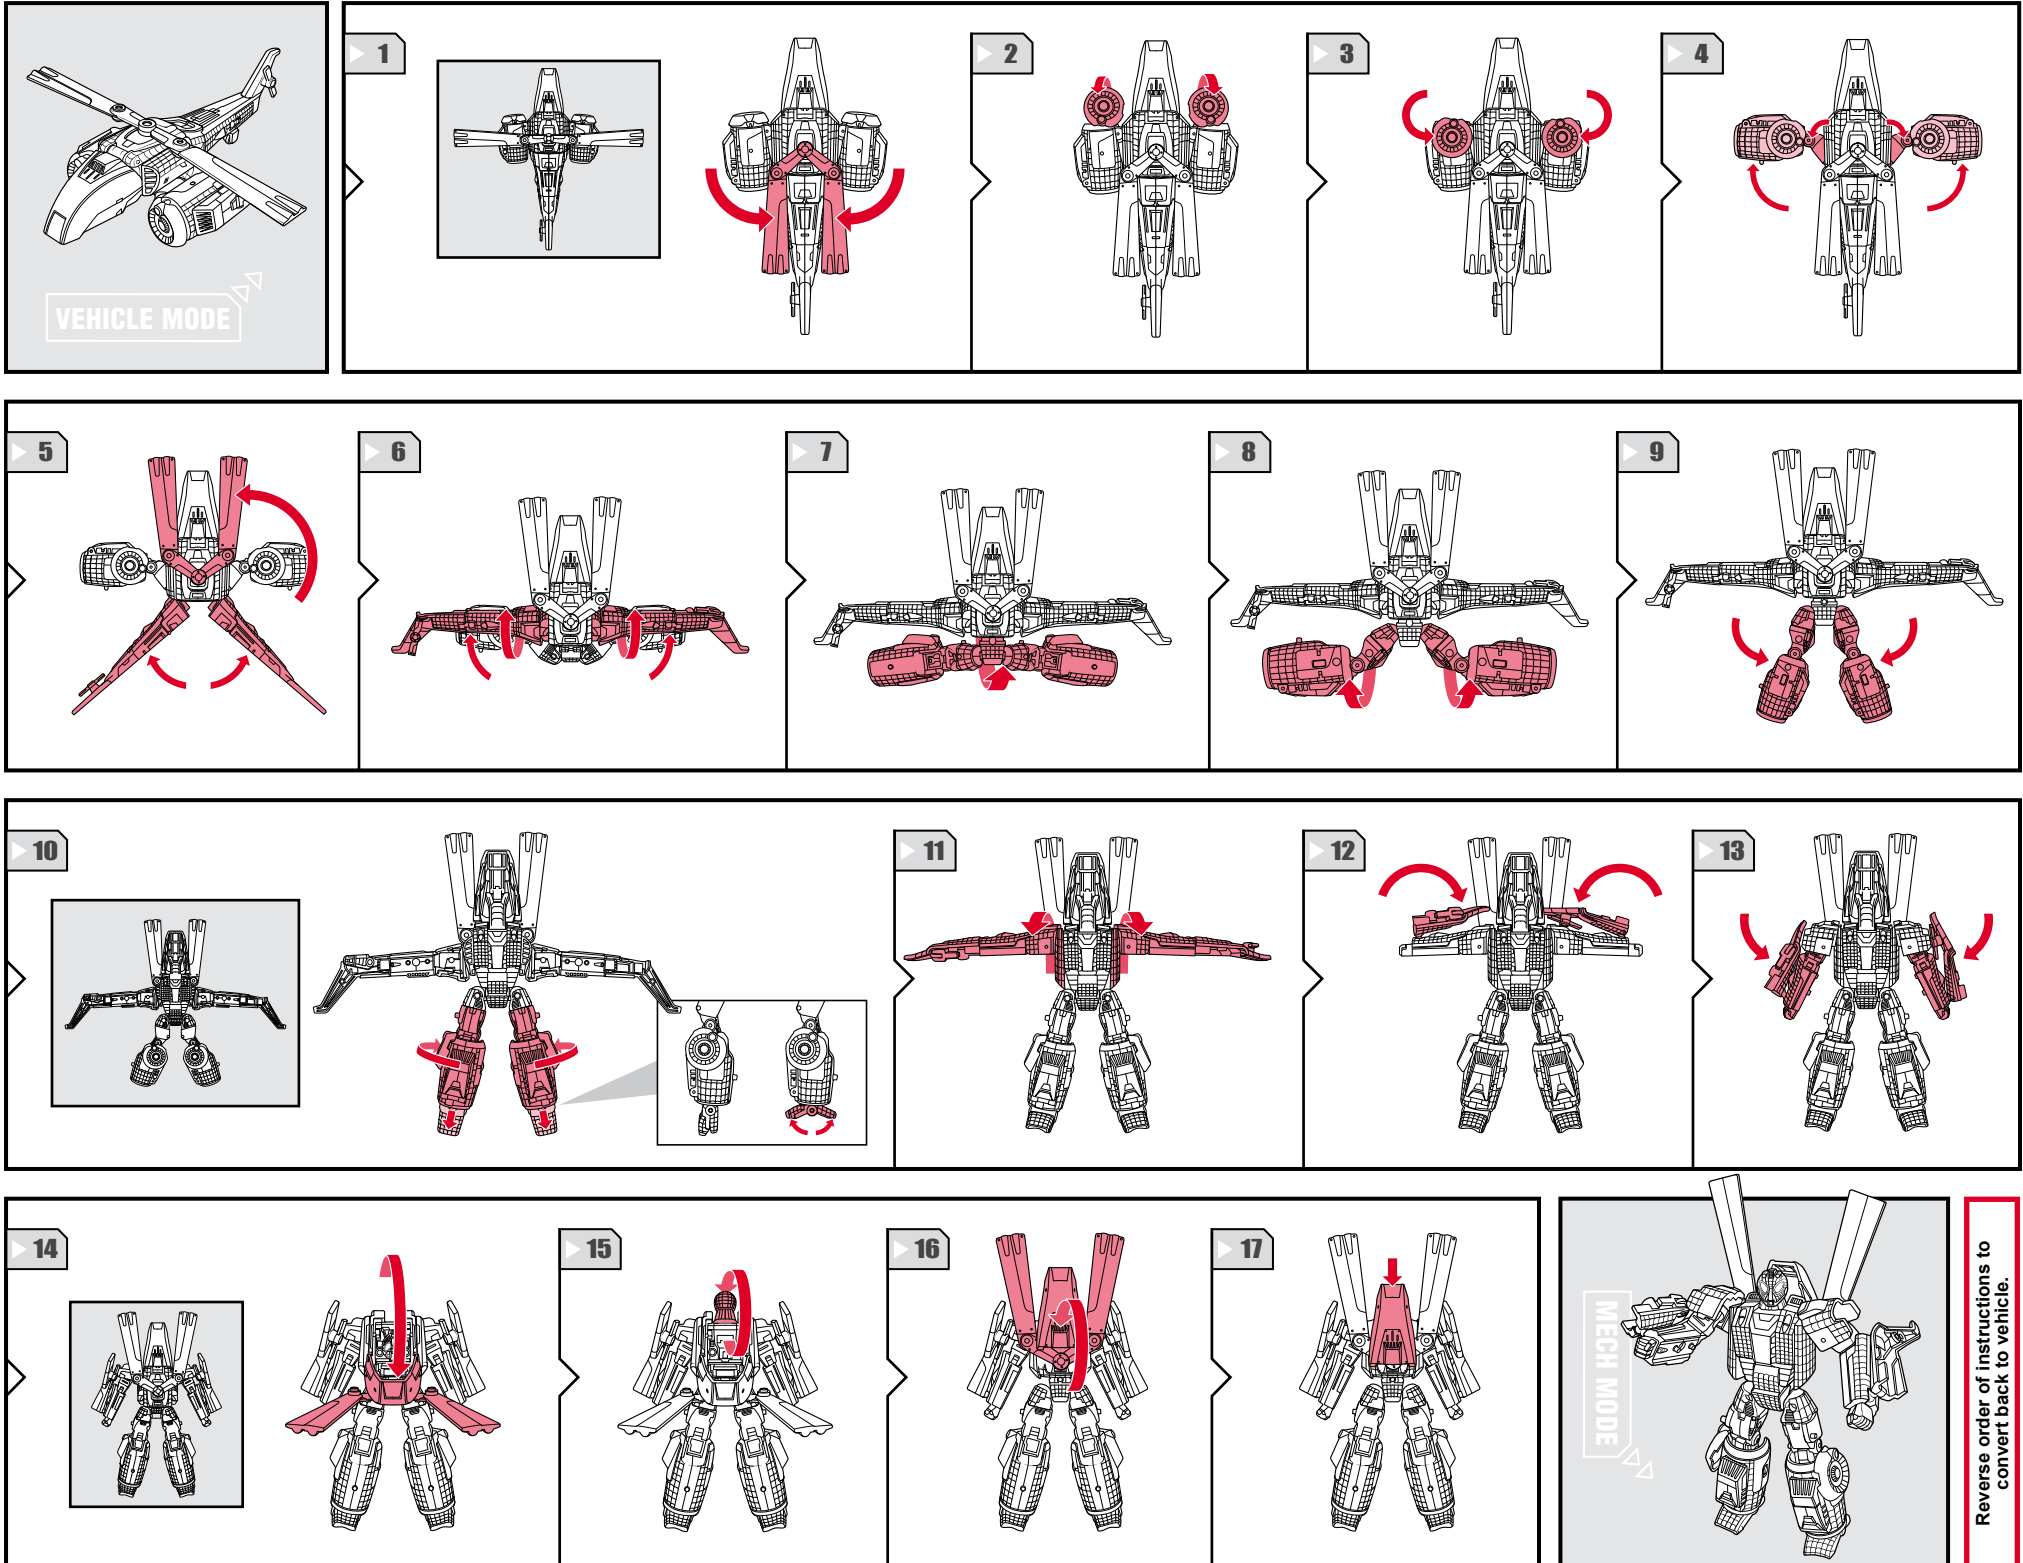

TRANSFORMERS CROSSOVERS

SPIDER-MAN®

AGES 5+

18470/78443 Asst.

NOTE: Some parts are made to detach if excessive force is applied and are designed to be reattached if separation occurs. Adult supervision may be necessary for younger children.

CHANGING TO MECH

MARVEL, all related characters: TM & © 2009 Marvel Entertainment, Inc. and its subsidiaries. Licensed by Marvel Characters B.V. www.marvel.com. All rights reserved. Manufactured under license from TOMY Company, Ltd. ® and/or TM® & © 2009 Hasbro. All Rights Reserved. TM & © denote U.S. Trademarks.

Some poses may require hand support.

P/N 7025180000

Not suitable for children under 3 years because of small parts - choking hazard.